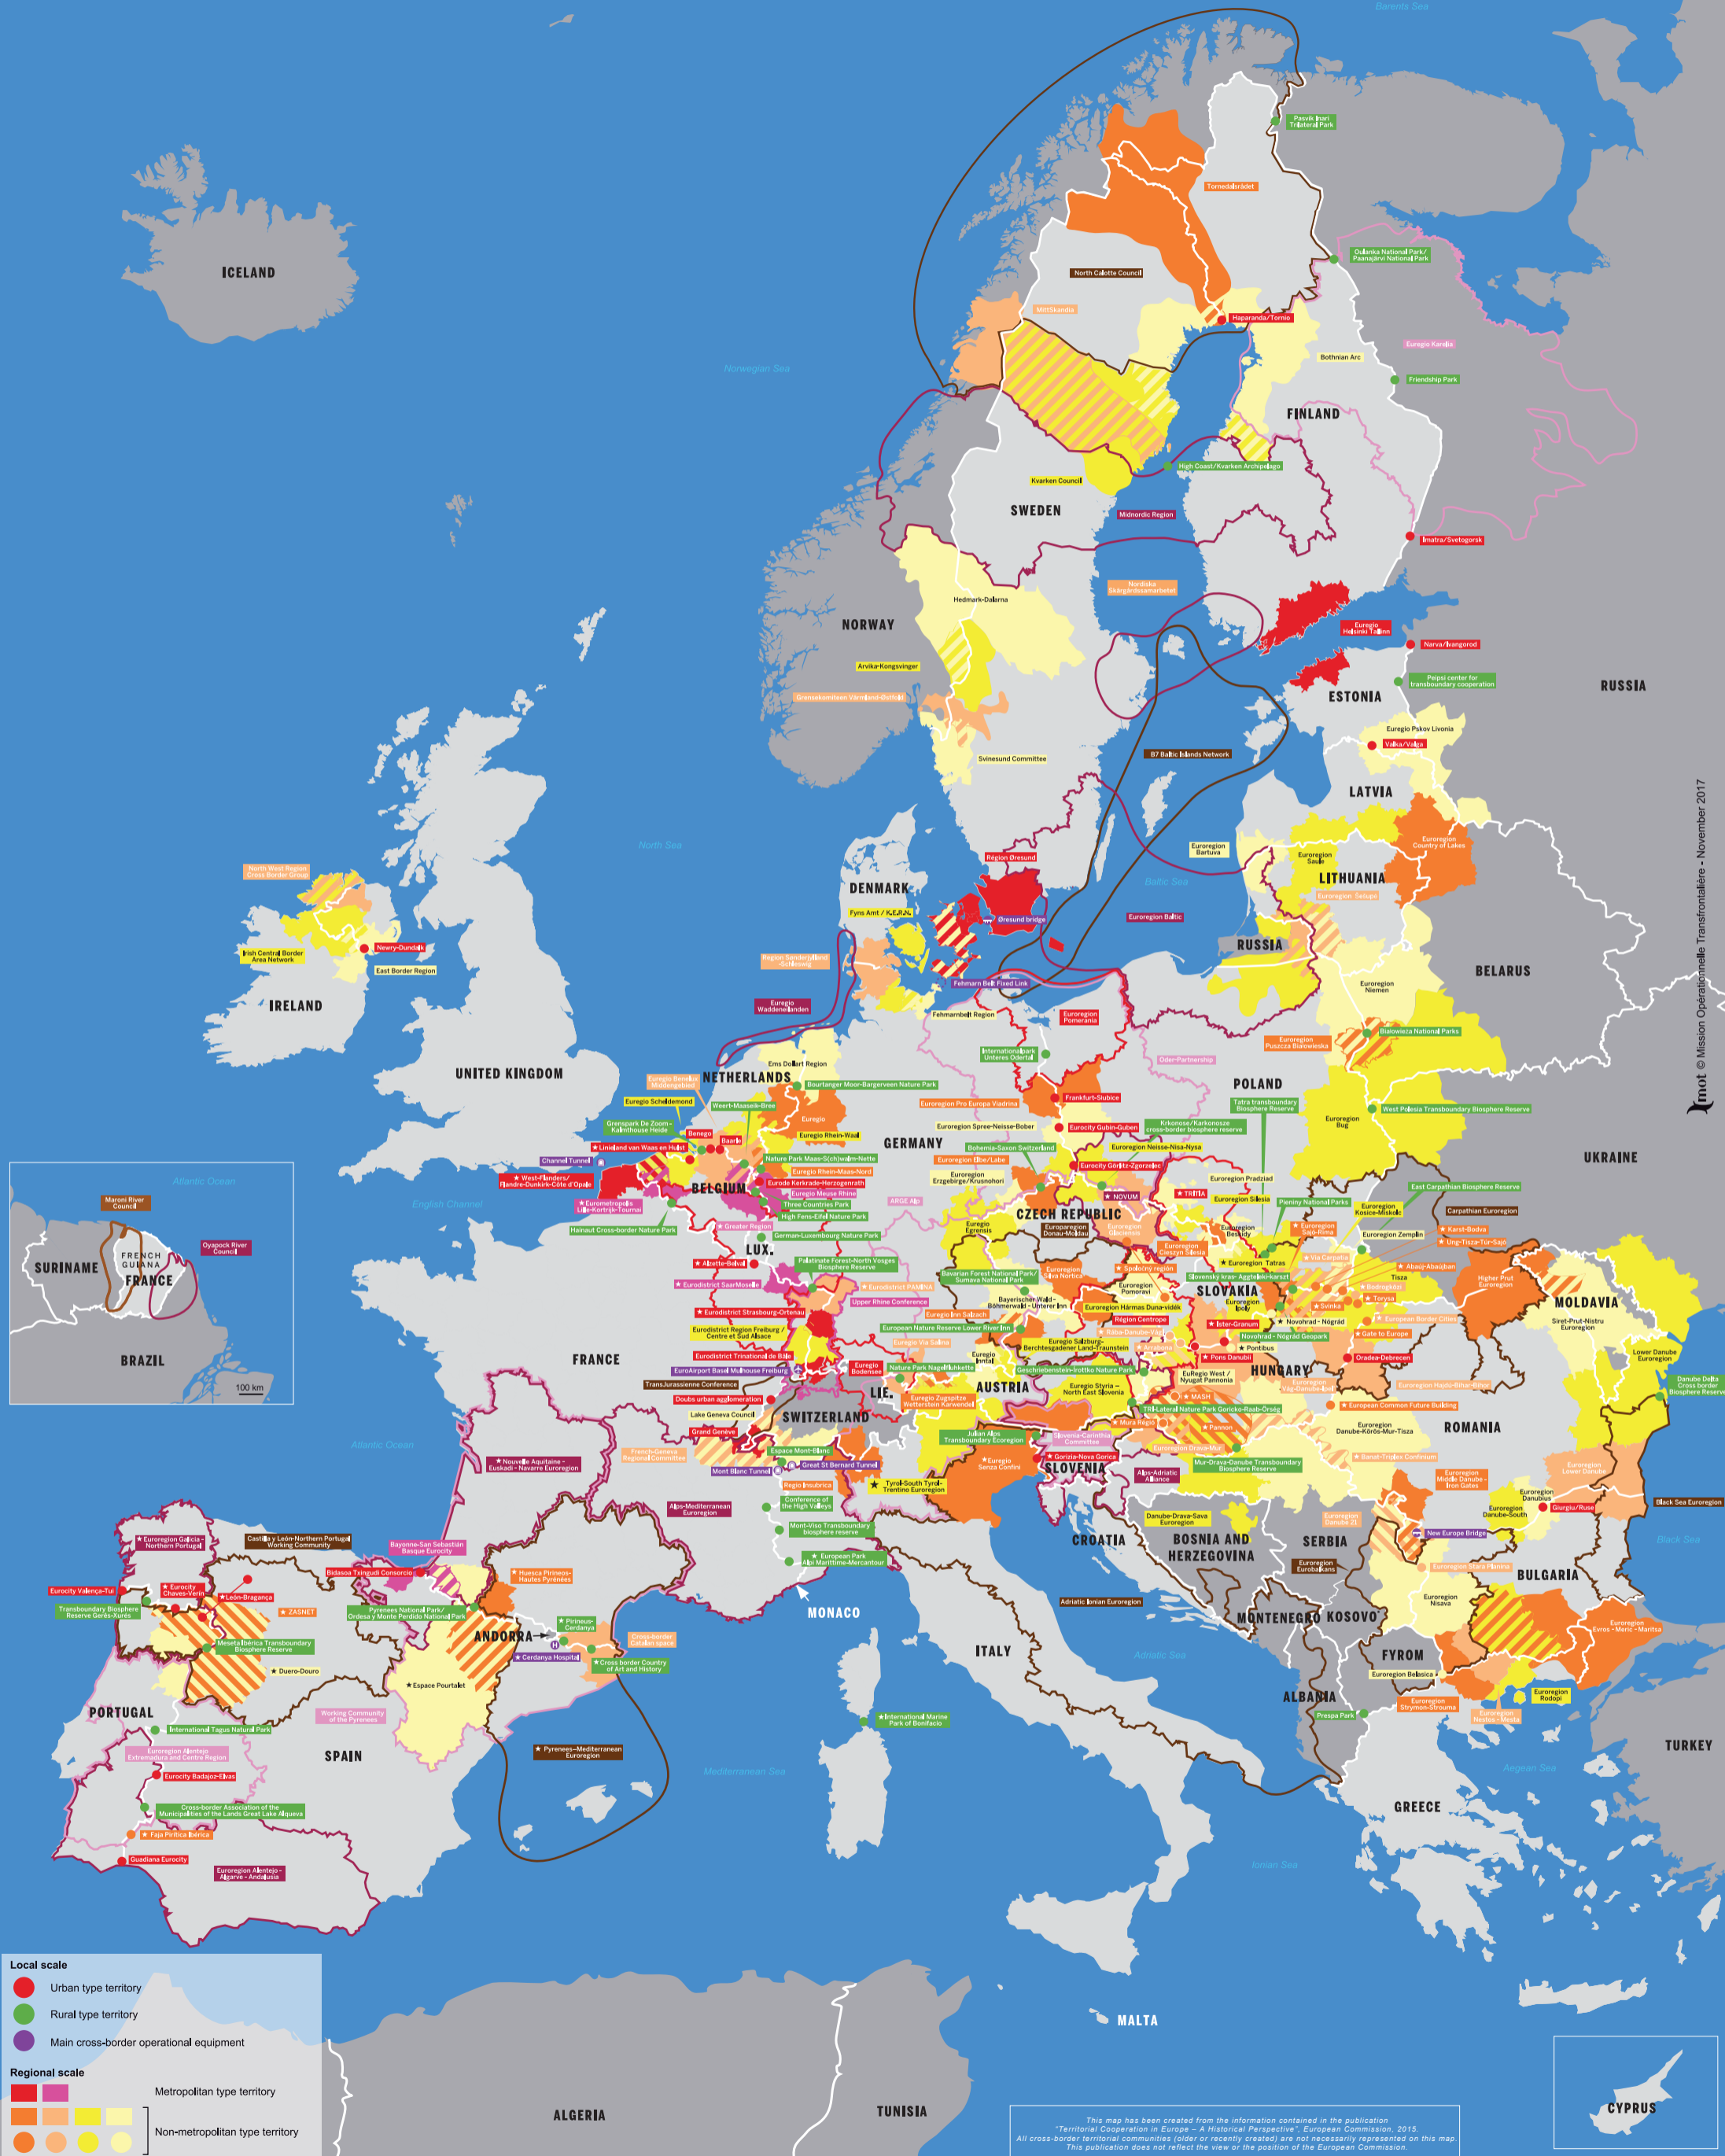

Cross-border territories in Europe

© mot Mission Opérationnelle Transfrontalière - November 2017