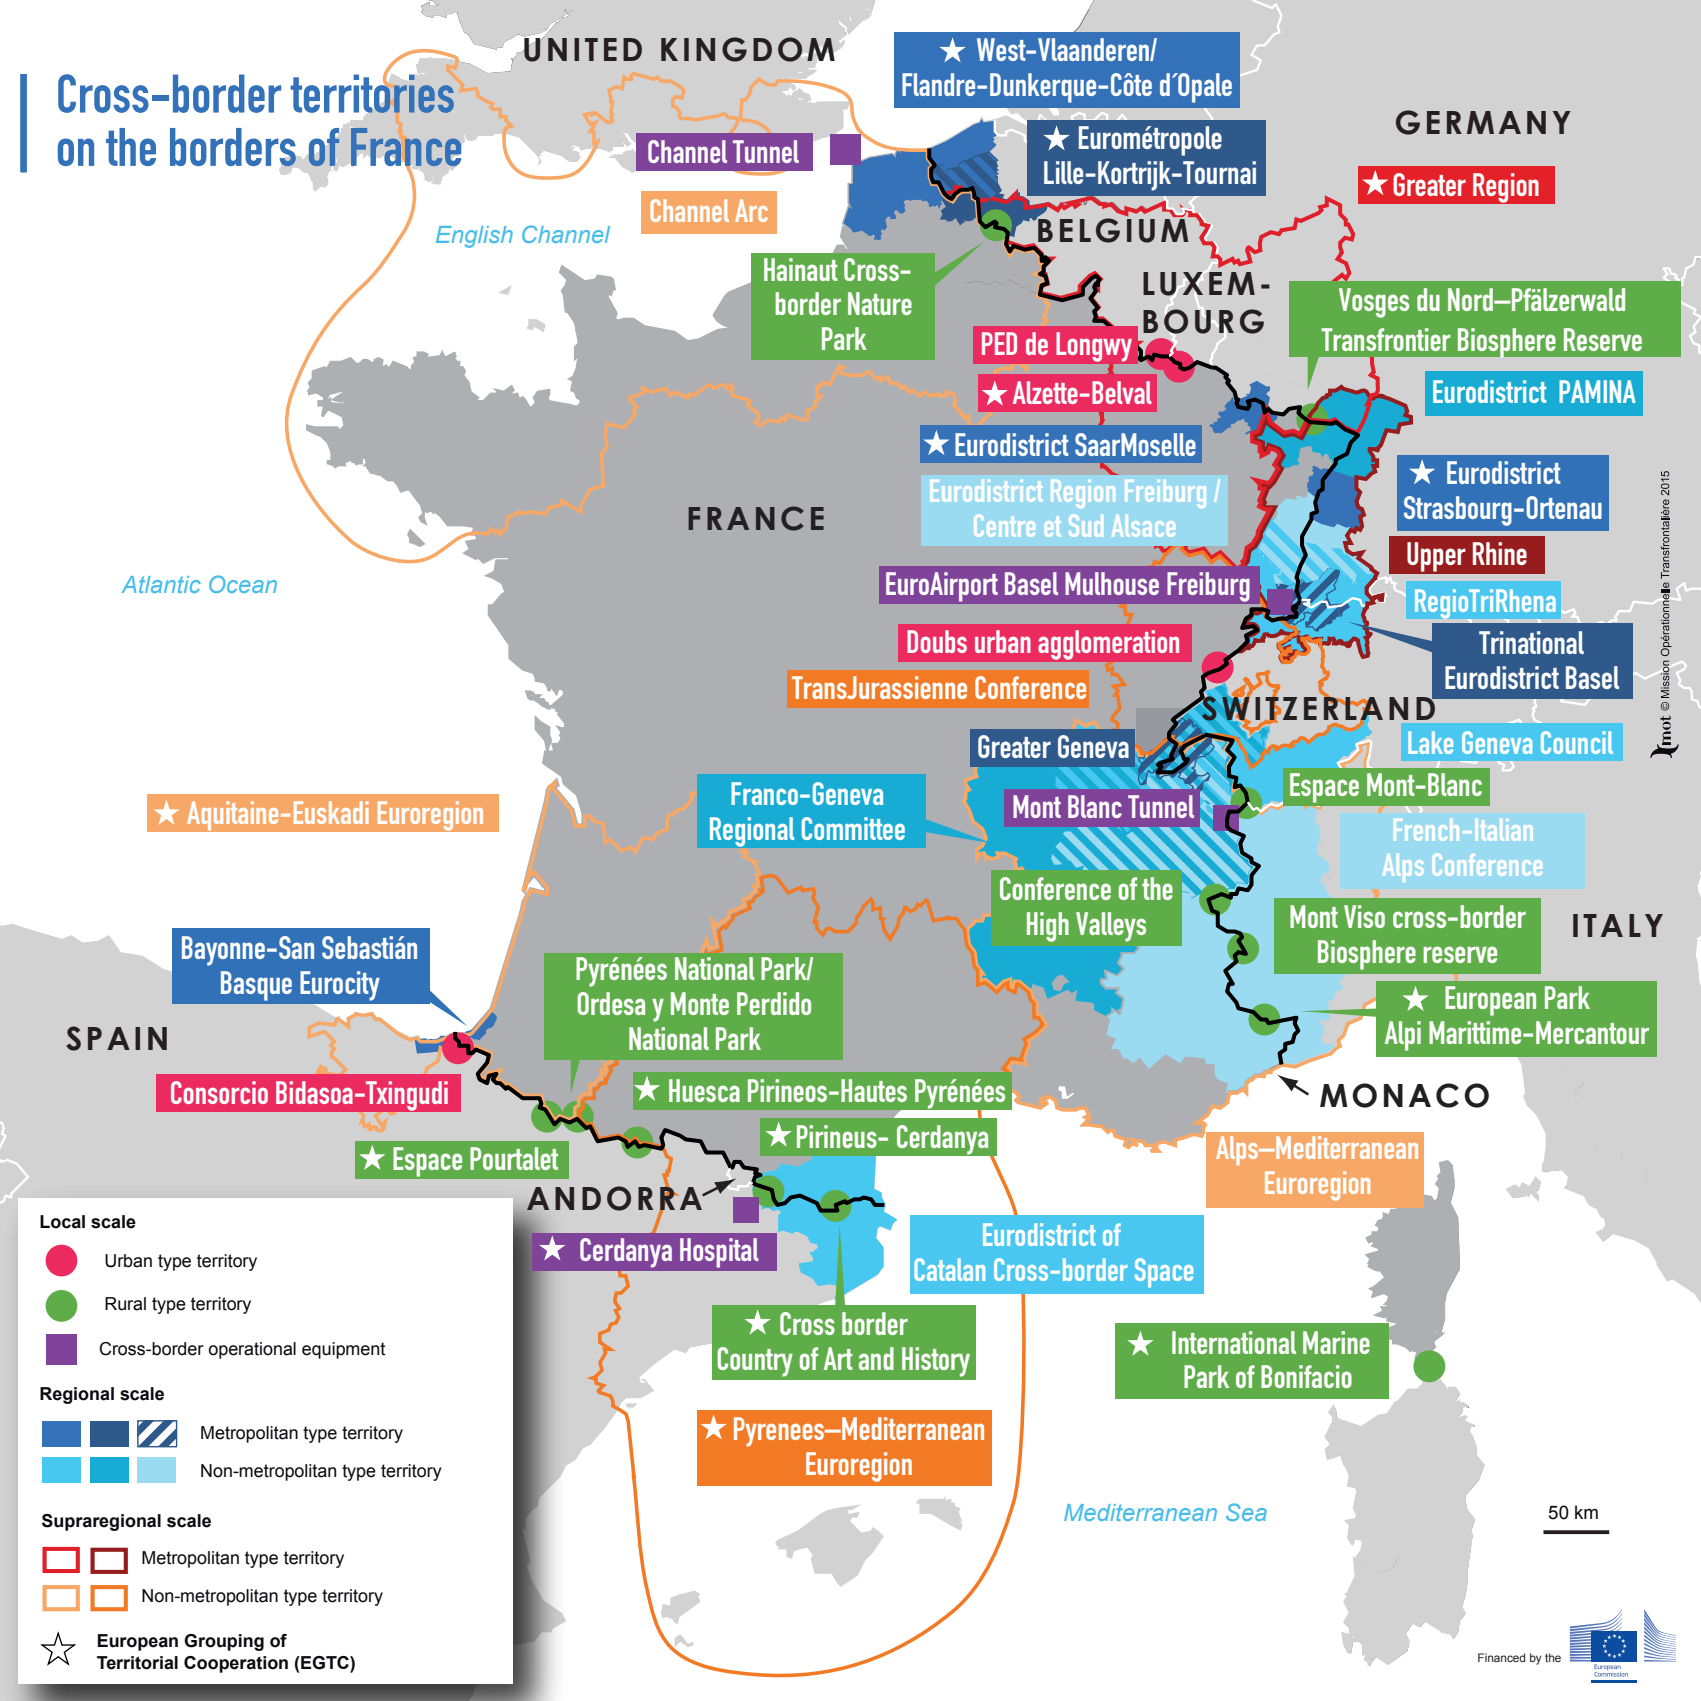

# Cross-border territories on the borders of France

- Local scale**
- Urban type territory
  - Rural type territory
  - Cross-border operational equipment
- Regional scale**
- Metropolitan type territory
  - Non-metropolitan type territory
- Supraregional scale**
- Metropolitan type territory
  - Non-metropolitan type territory
- ★ European Grouping of Territorial Cooperation (EGTC)

50 km

Imot © Mission Opérationnelle Transfrontalière 2015