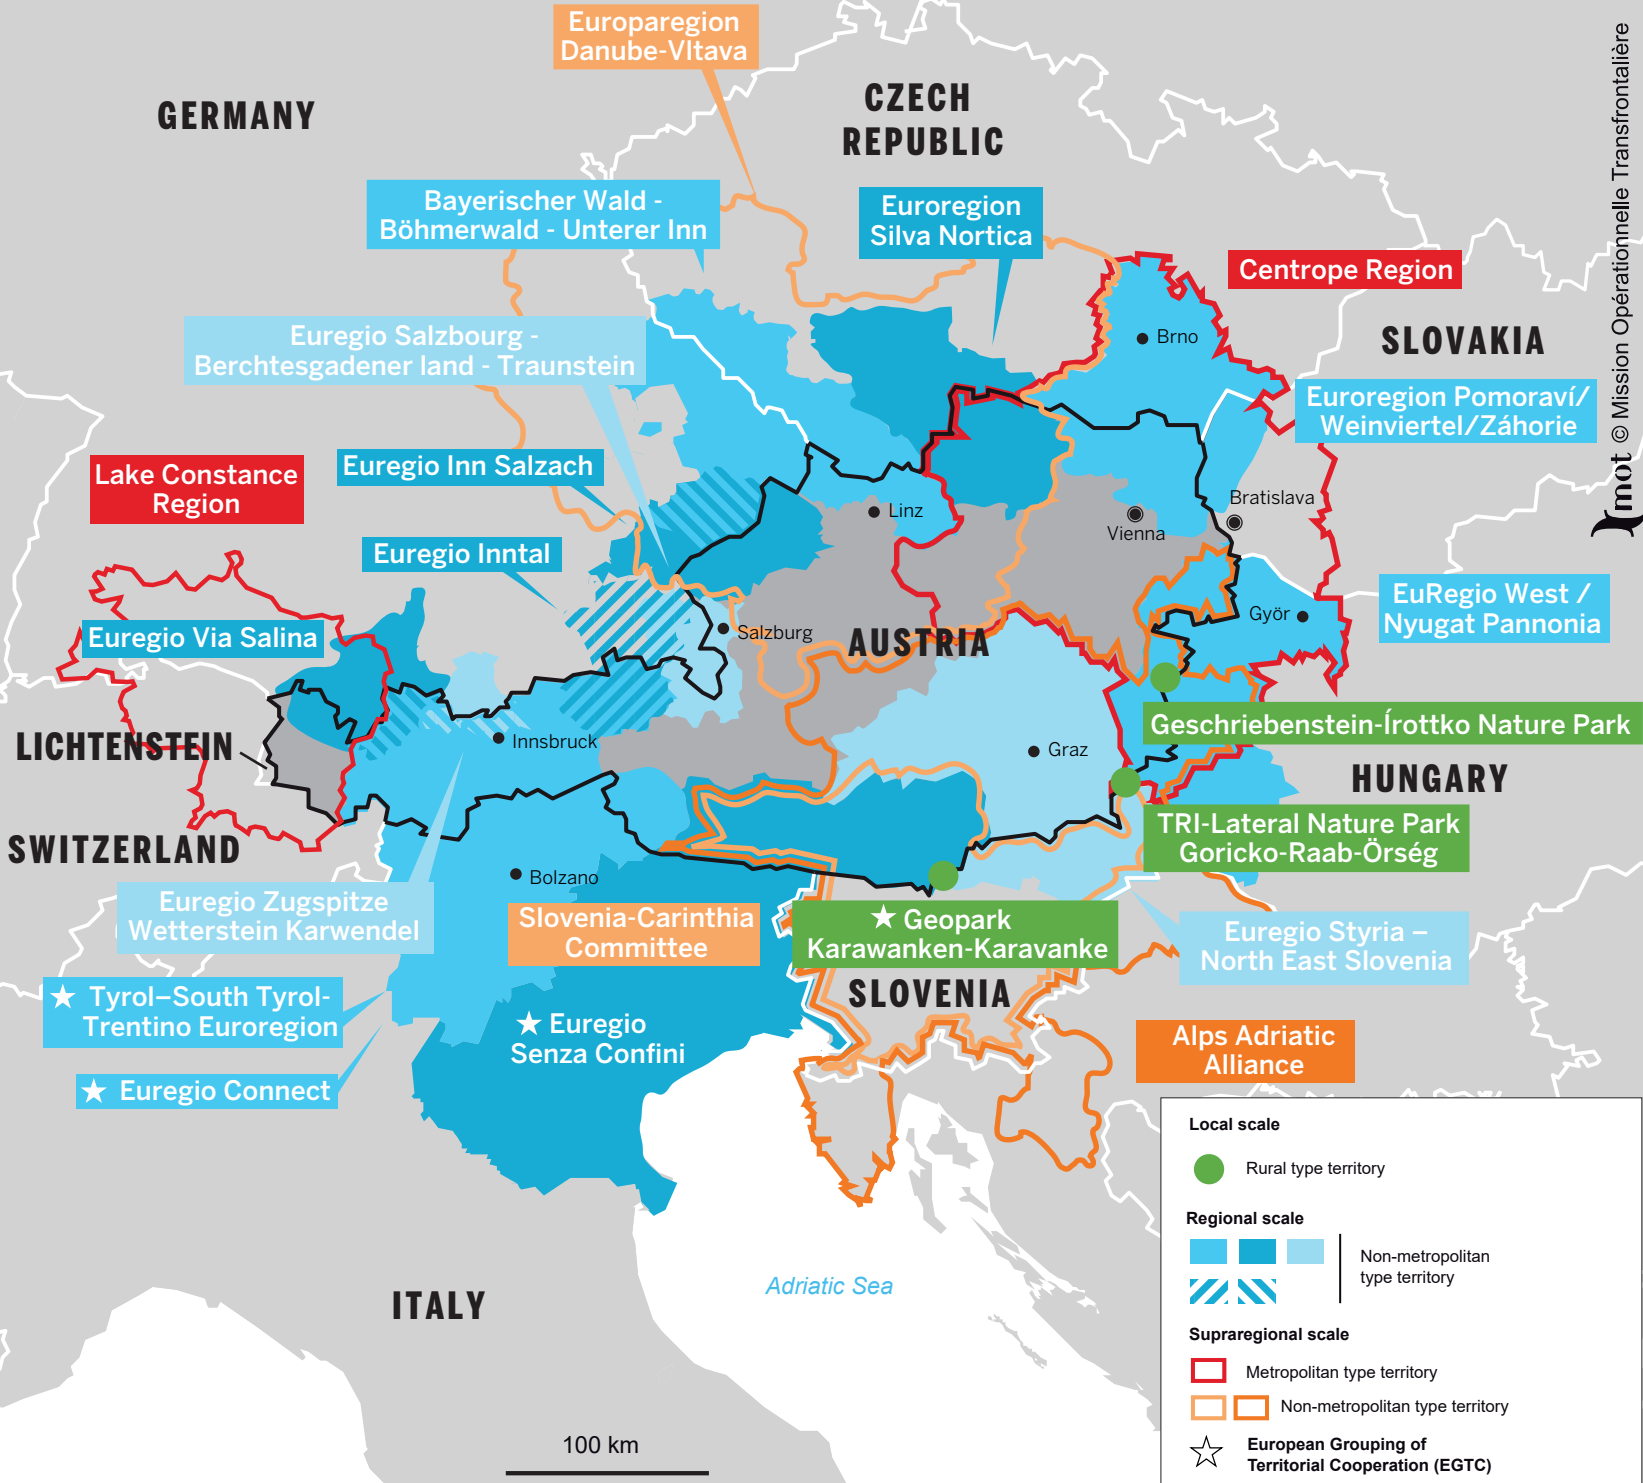

Cross-border territories on the borders of Austria

Imot © Mission Opérationnelle Transfrontalière

Local scale

- Rural type territory

Regional scale

- Non-metropolitan type territory

Supraregional scale

- ▭ Metropolitan type territory
- ▭ Non-metropolitan type territory
- ☆ European Grouping of Territorial Cooperation (EGTC)